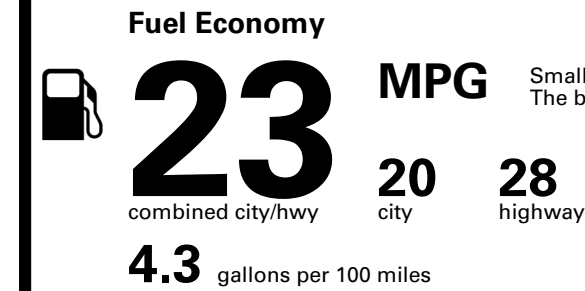

Inland Freight & Handling : \$1,495.00

TOTAL PRICE: \$54,725.00

EPA DOT Fuel Economy and Environment

Gasoline Vehicle

Small SUVs range from 14 to 125 MPG. The best vehicle rates 146 MPGe.

You spend \$5,000
more in fuel costs over 5 years
compared to the average new vehicle.