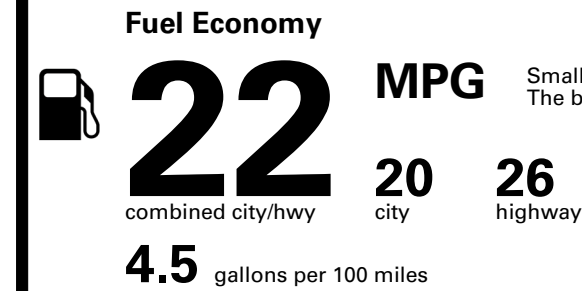

SOLD TO: NE702
SID DILLON GENESIS OF LINCOLN
2627 KENDRA LANE
LINCOLN NE 68512

SHIPPED TO: NE702

Inland Freight & Handling : \$1,495.00

VIN: 5NMMFDTB4TH069119	EXTERIOR COLOR: SAVILE SILVER	INTERIOR/SEAT COLOR: ULTRAMARINE
MODEL: 7S5AAL9GW5A5	PORT OF ENTRY: MA	TRANSPORT: TRUCK
EMISSIONS: This vehicle is certified to meet emission requirements in all 50 states		ACCESSORY WEIGHT: 22 lbs./ 10 kgs.

TOTAL PRICE: \$62,890.00

EPA DOT Fuel Economy and Environment

Gasoline Vehicle

Small SUVs range from 14 to 125 MPG. The best vehicle rates 146 MPGe.

You spend \$5,750
more in fuel costs over 5 years
compared to the average new vehicle.