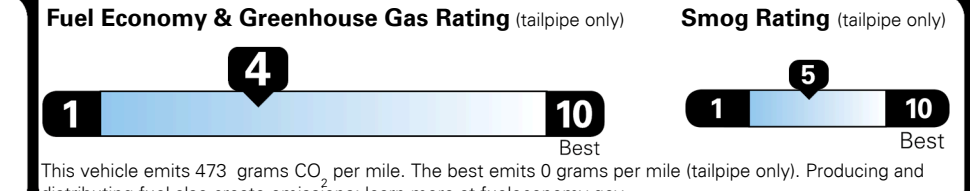

TOTAL PRICE: \$79,090.00

37 A 0446CGLOVI

EPA DOT Fuel Economy and Environment

Gasoline Vehicle

Fuel Economy

19 MPG
combined city/hwy

16 MPG
city

22 MPG
highway

5.3 gallons per 100 miles

Standard SUVs range from 12 to 115 MPG. The best vehicle rates 146 MPGe.

You spend \$8,000
more in fuel costs over 5 years
compared to the average new vehicle.

Annual fuel cost \$3,300